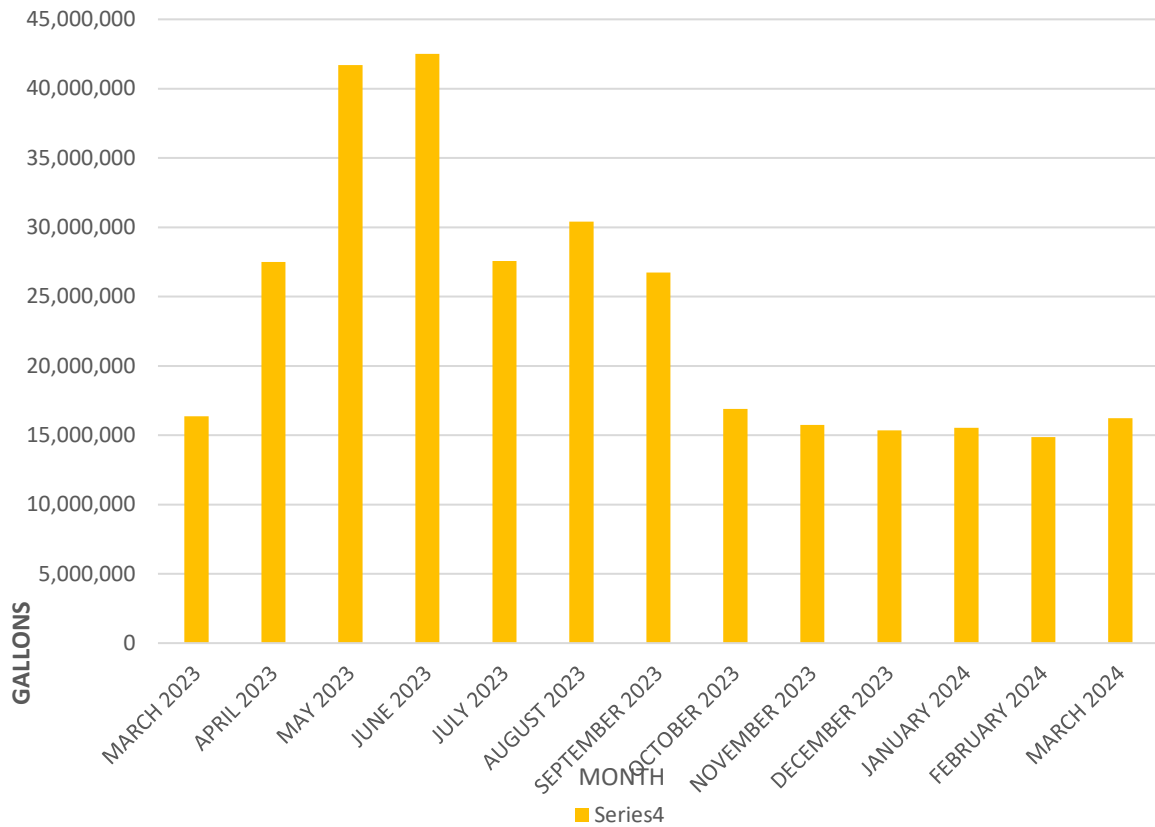

1 YEAR WATER USAGE

- MARCH 2023
- APRIL 2023
- MAY 2023
- JUNE 2023
- JULY 2023
- AUGUST 2023
- SEPTEMBER 2023
- OCTOBER 2023
- NOVEMBER 2023
- DECEMBER 2023
- JANUARY 2024
- FEBRUARY 2024
- MARCH 2024