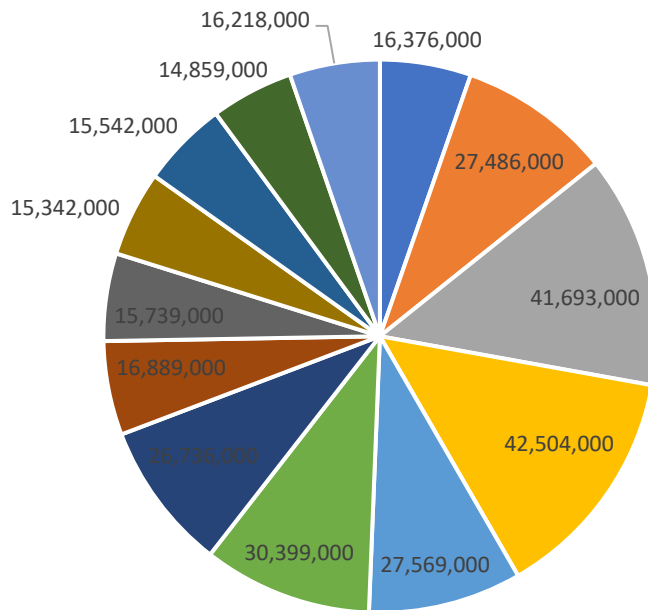

1 YEAR WATER USAGE

- MARCH 2023
- APRIL 2023
- MAY 2023
- JUNE 2023
- JULY 2023
- AUGUST 2023
- SEPTEMBER 2023
- OCTOBER 2023
- NOVEMBER 2023
- DECEMBER 2023
- JANUARY 2024
- FEBRUARY 2024
- MARCH 2024